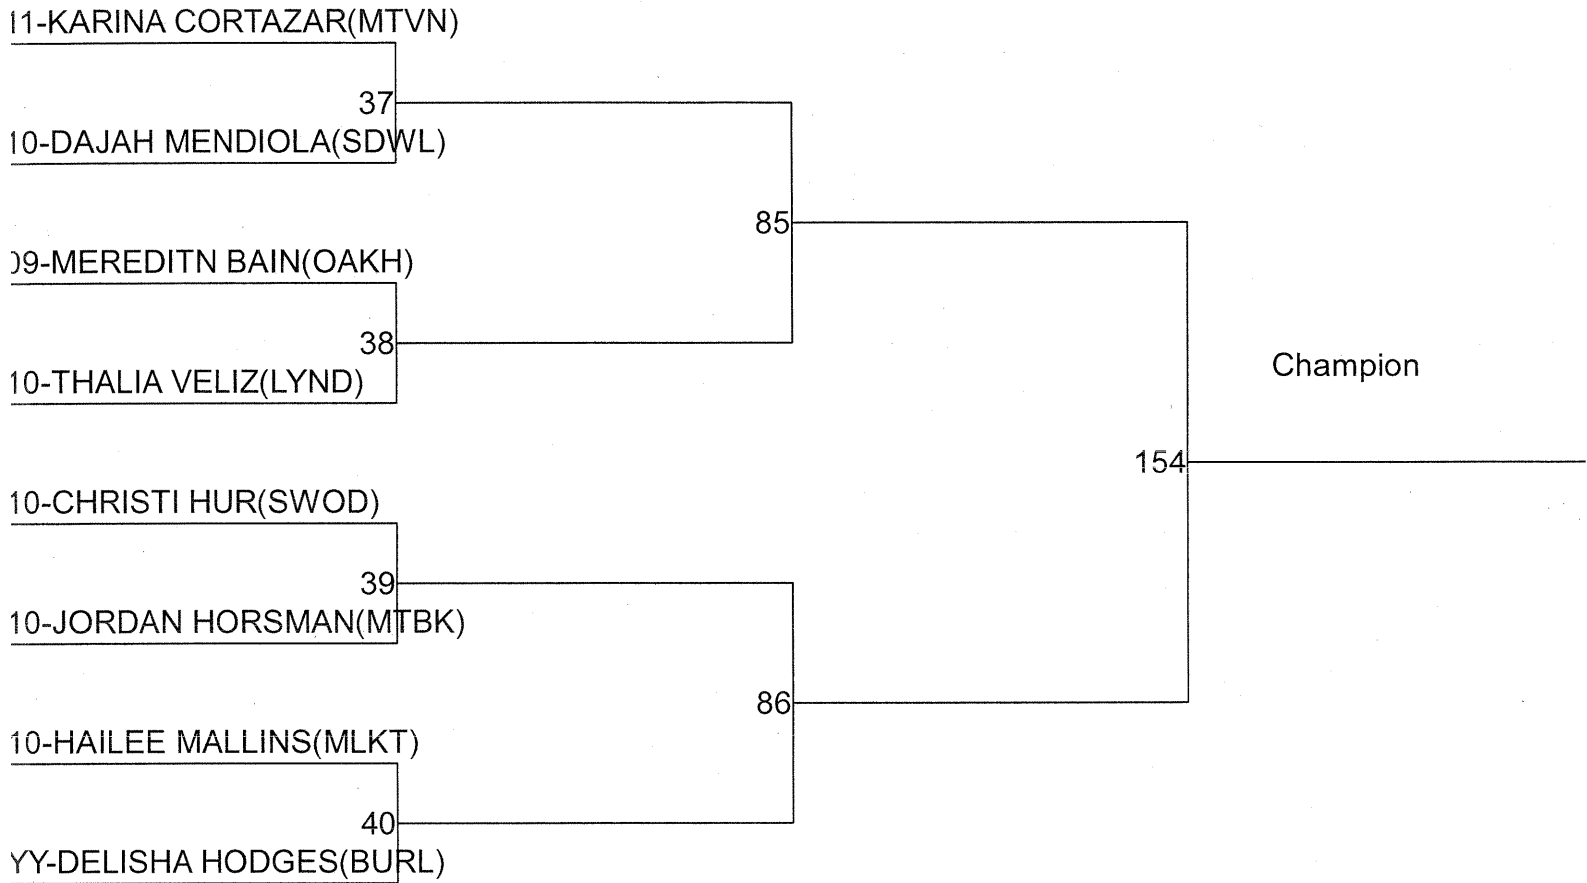

Region I Girls Wrestling

Weight Class : 170