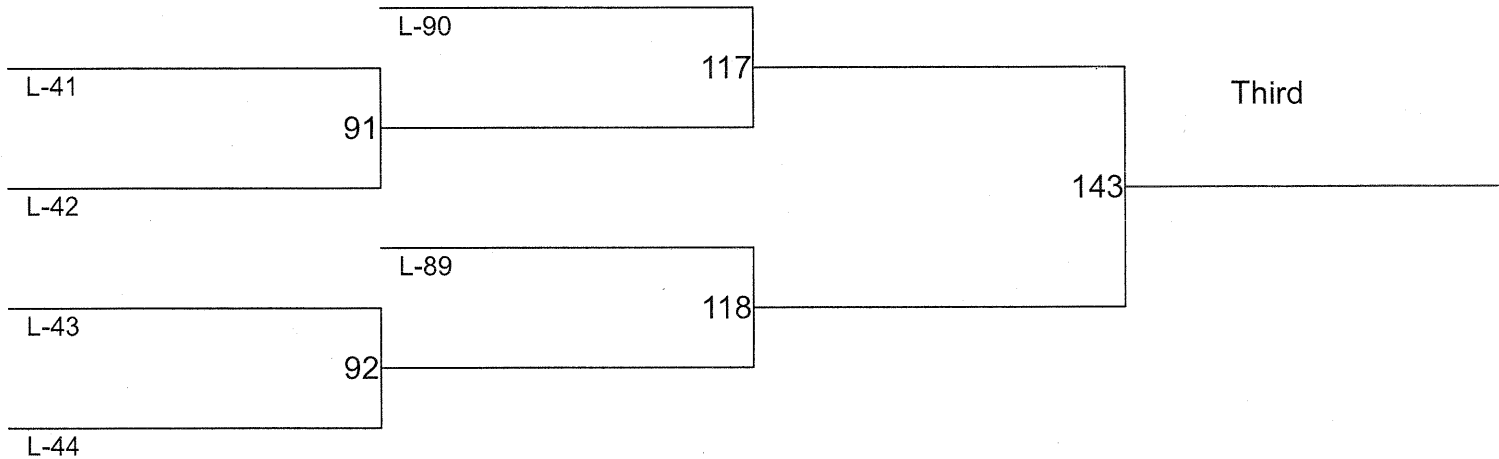

Fifth

Region I Girls Wrestling

Weight Class : 170

Region I Girls Wrestling

Weight Class : 190

Region I Girls Wrestling

Weight Class : 235

10-AMBER CRAMSEY-BEHNKE(OAKH)