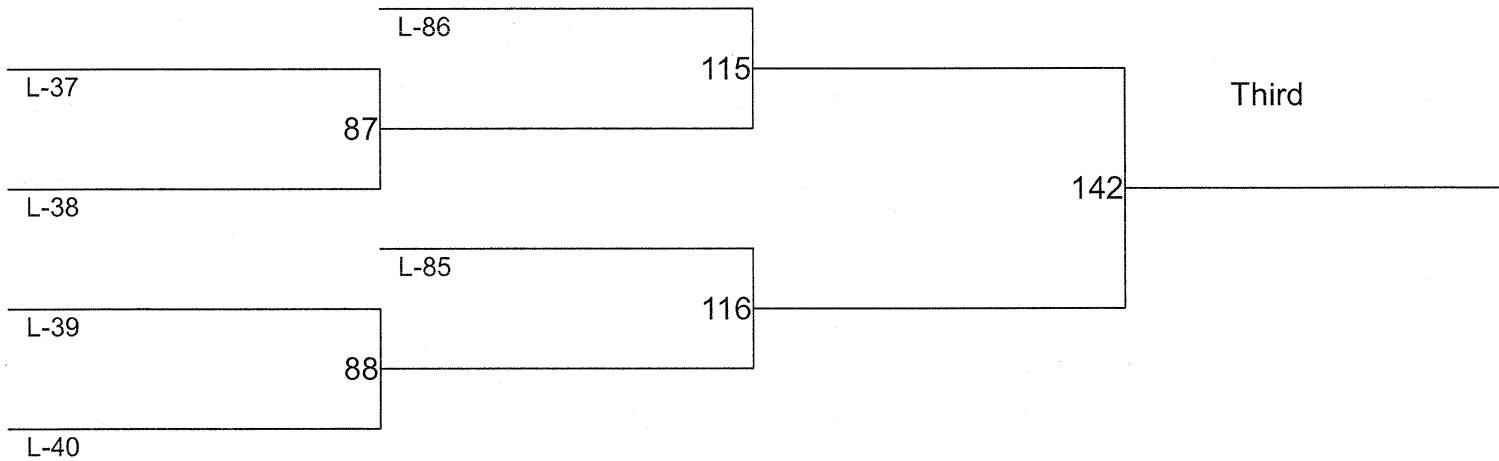

Fifth

Region I Girls Wrestling

Weight Class : 170

Region I Girls Wrestling

Weight Class : 190

Region I Girls Wrestling

Weight Class : 235

10-AMBER CRAMSEY-BEHNKE(OAKH)