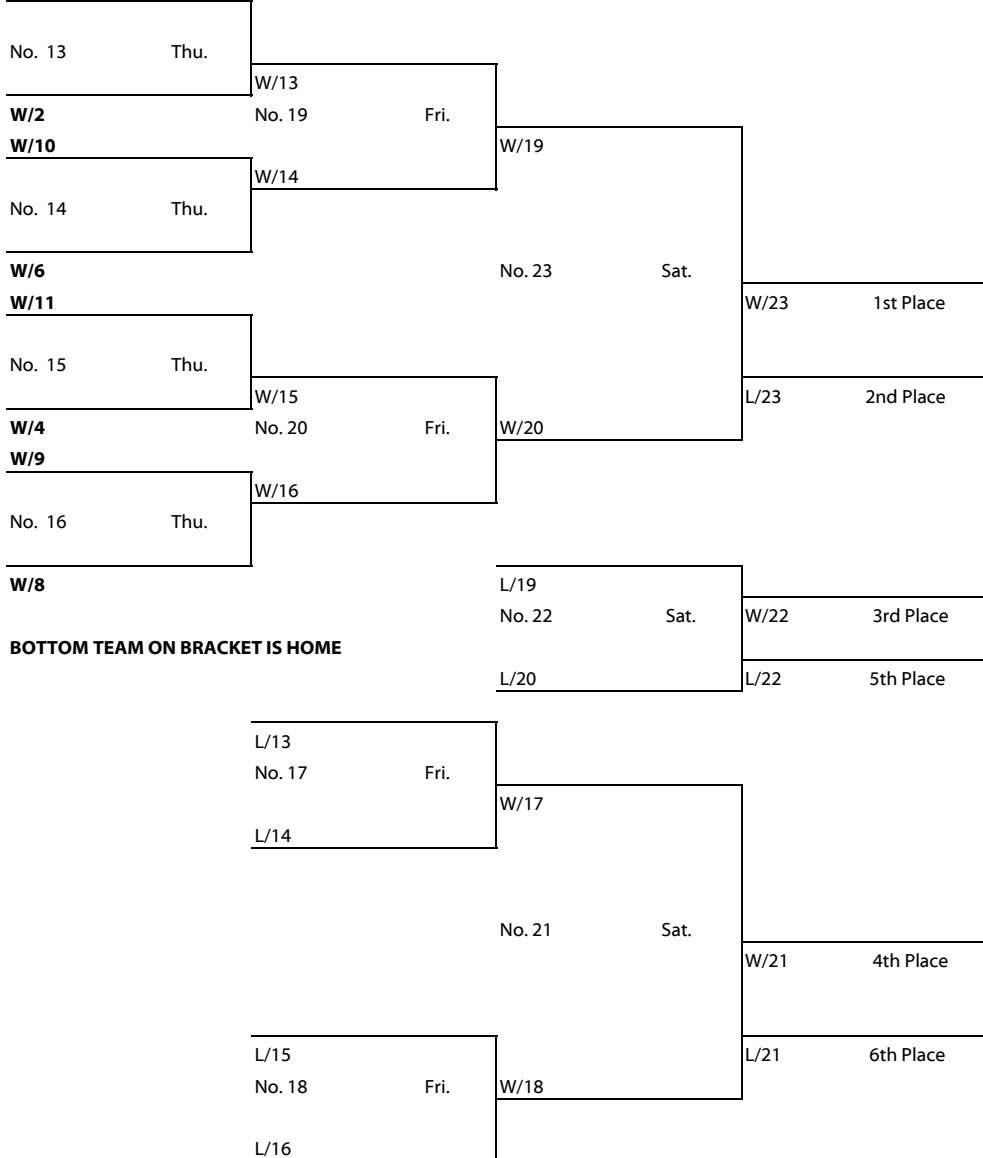

Dist 1/2/3 #1

Dist 1/2/3 #3

Dist 4 #1

Dist 5 #3

Dist 5 #1

Dist 6/7 #3

Dist 6/7 #1

March 3, 2011 March 4, 2011 March 5, 2011

W/12

BOTTOM TEAM ON BRACKET IS HOME